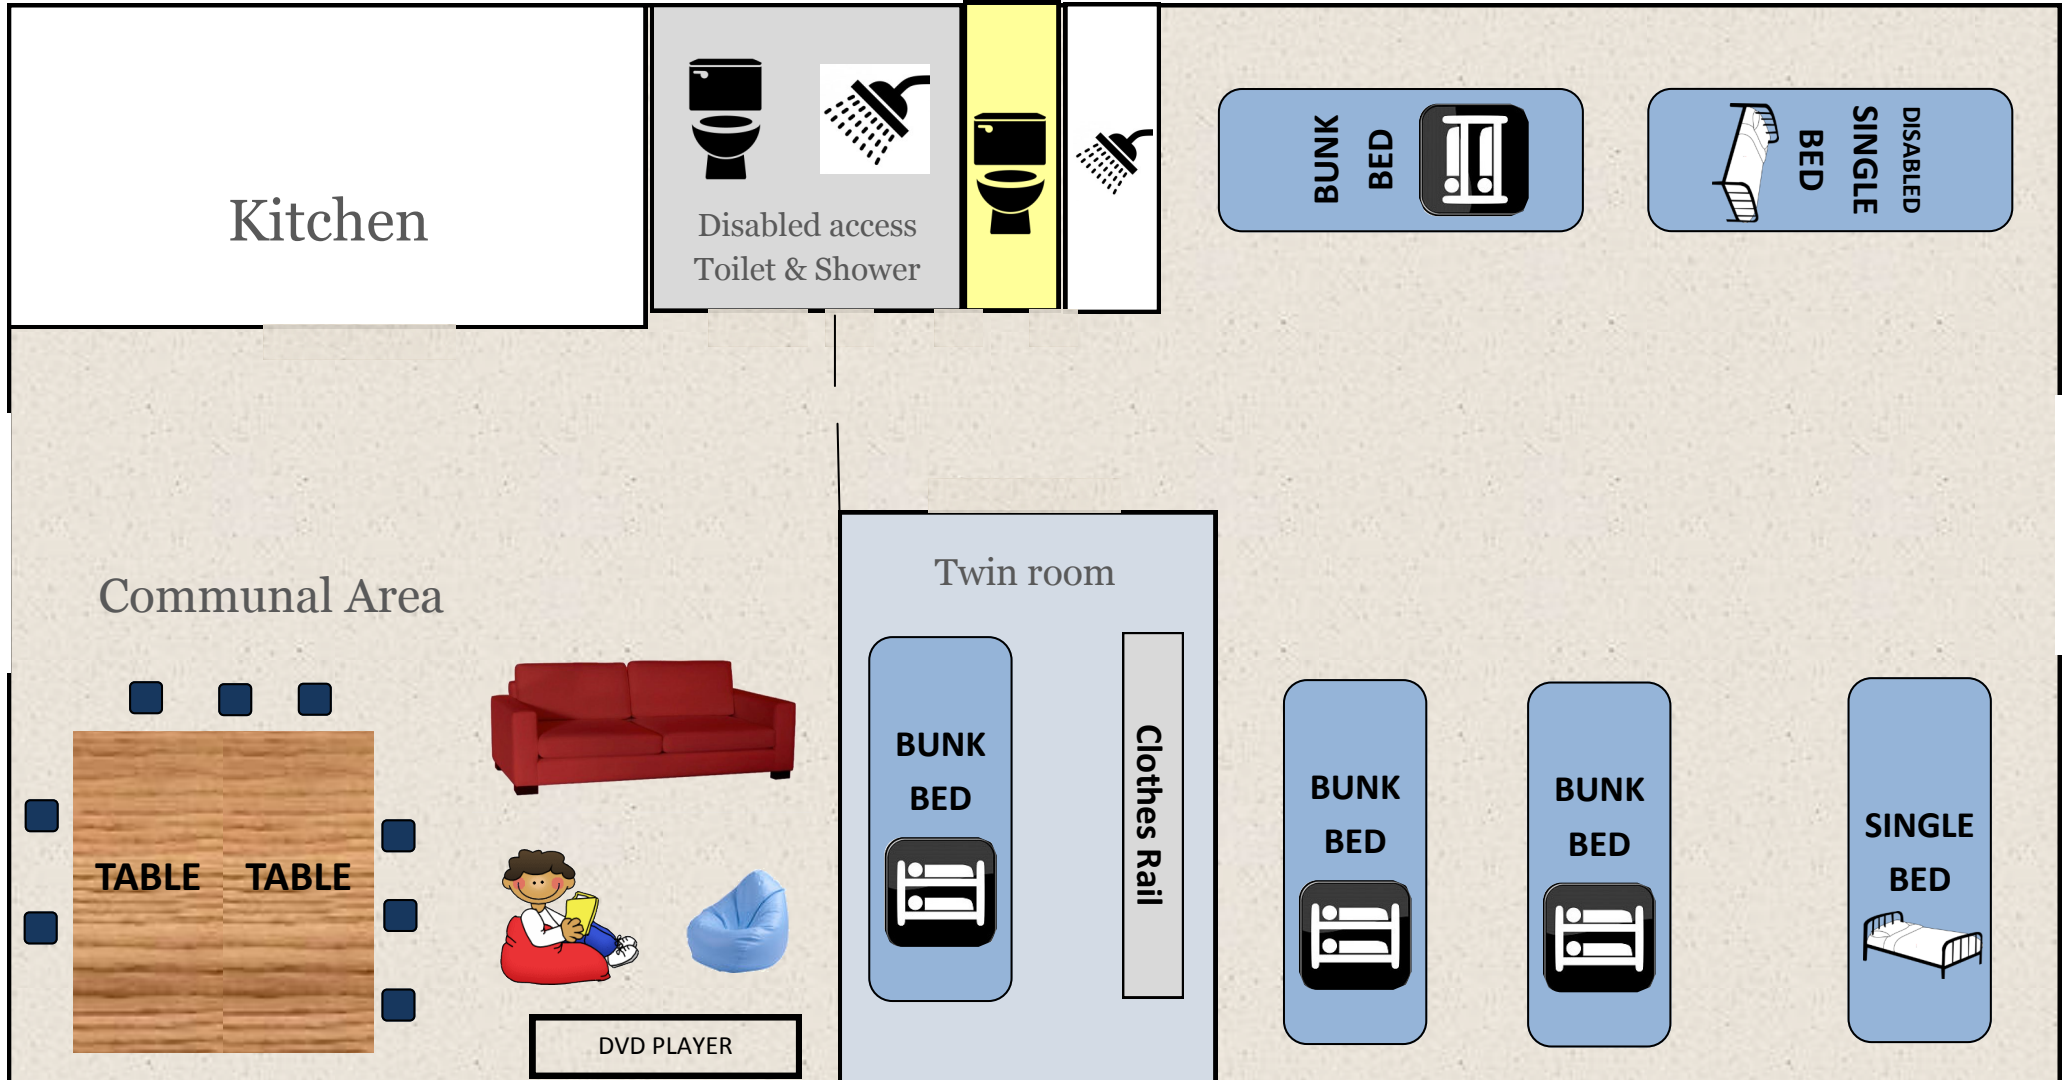

Ash Lodge

Sleeps 9—Disabled access

Not to scale

Ash Lodge

- Sleeps 10 (mixture of bunk and single beds (1 specialised bed), 8 communal, one bunk bed private room)
- Disabled access
- Kitchen is fully equipped for self-catering
- DVD Player
- Heating included
- Bed linen available by prior arrangement @ £3.00 + vat per bed per stay
- BBQ & campfire shared with Beech Lodge
- Picnic tables outside Lodges
- Activities available by prior arrangement
- Access to Adventure Trail