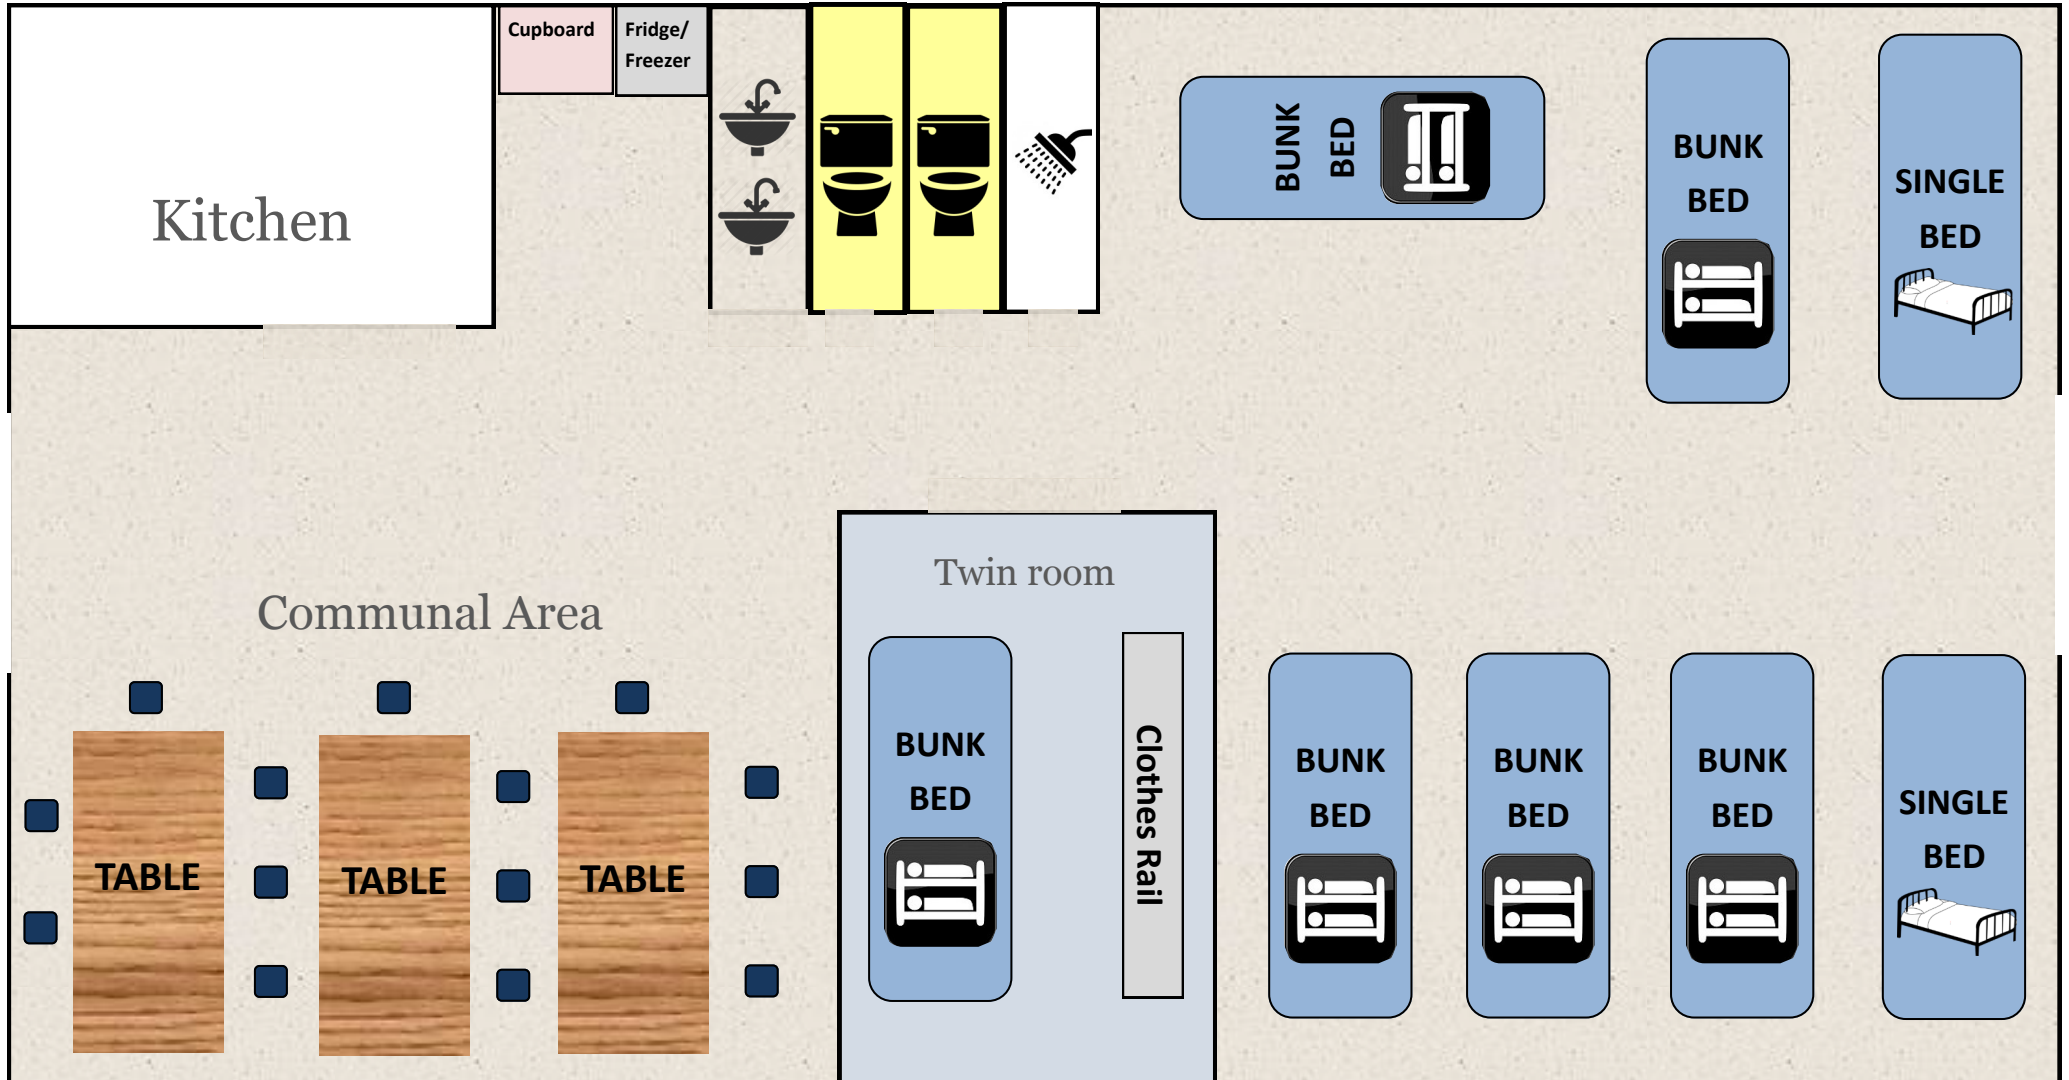

# Beech Lodge

*Not to scale*

# Beech Lodge

- Sleeps 14 (mixture of bunk and single beds, 12 communal, one twin room)
- Kitchen is fully equipped for self-catering including cooker and microwave
- DVD Player
- Heating included
- Bed linen available by prior arrangement @ £3 +VAT per bed per stay
- BBQ & campfire shared with Ash Lodge
- Picnic tables outside Lodges
- Activities available by prior arrangement